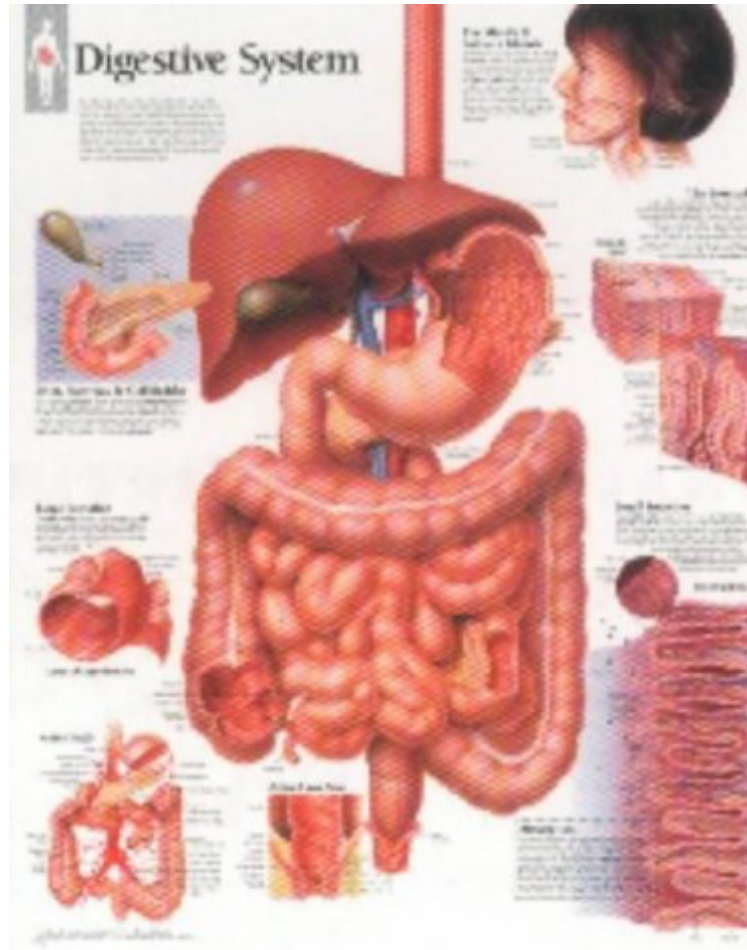

(Mobile ebook) Digestive System chart: Laminated Wall Chart

Digestive System chart: Laminated Wall Chart

Scientific Publishing
*ePub | *DOC | audiobook | ebooks | Download PDF*

#2616920 in Books 2010-03-16Original language:EnglishPDF # 1 30.50 x 2.25 x 2.25l, .65 Binding: Wall Chart1 pages | File size: 48.Mb

Scientific Publishing : Digestive System chart: Laminated Wall Chart before purchasing it in order to gage whether or not it would be worth my time, and all praised Digestive System chart: Laminated Wall Chart:

The Digestive System chart depicts the overall system, from salivary glands to the rectum, with labeled organs and cut-away views showing internal structure. Additional images help to visualize the tissues of the large and small intestines, including nutrient absorption in the intestinal lining. Heavy gauge 3ml lamination with sealed edges and two metal eyelets for hanging makes chart highly durable. Write-on/wipe-off with dry erase marker (not included).